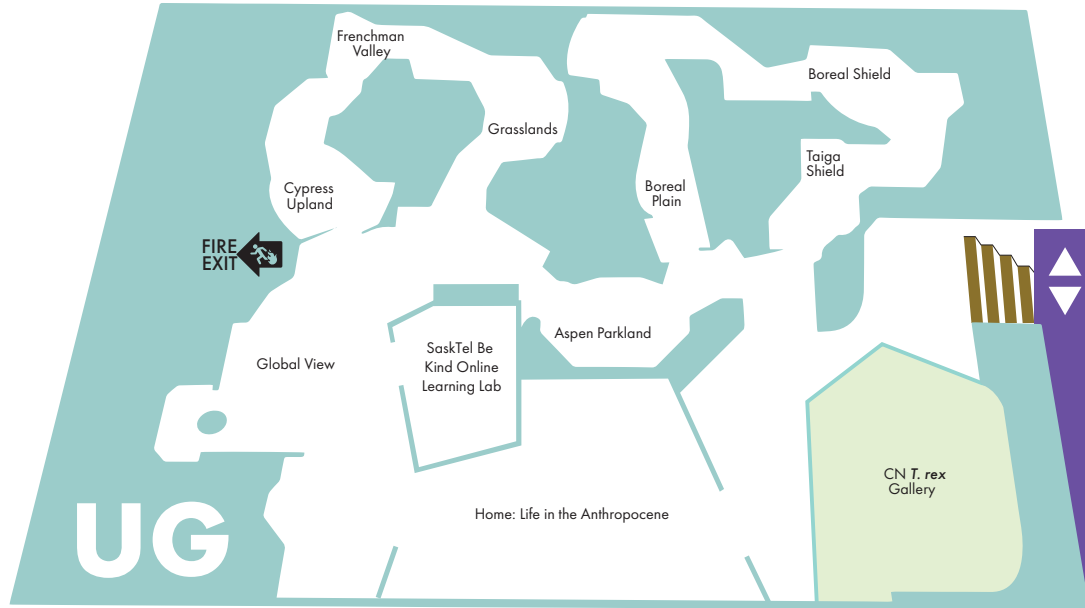

RSM

ROYAL SASKATCHEWAN MUSEUM

Gallery Map

**Visit.
Donate.
Explore.**

WASCANA PARK
SOUTH ENTRANCE

LOBBY

AUDITORIUM

SHOP

ALBERT STREET & COLLEGE AVE
NORTH EXIT