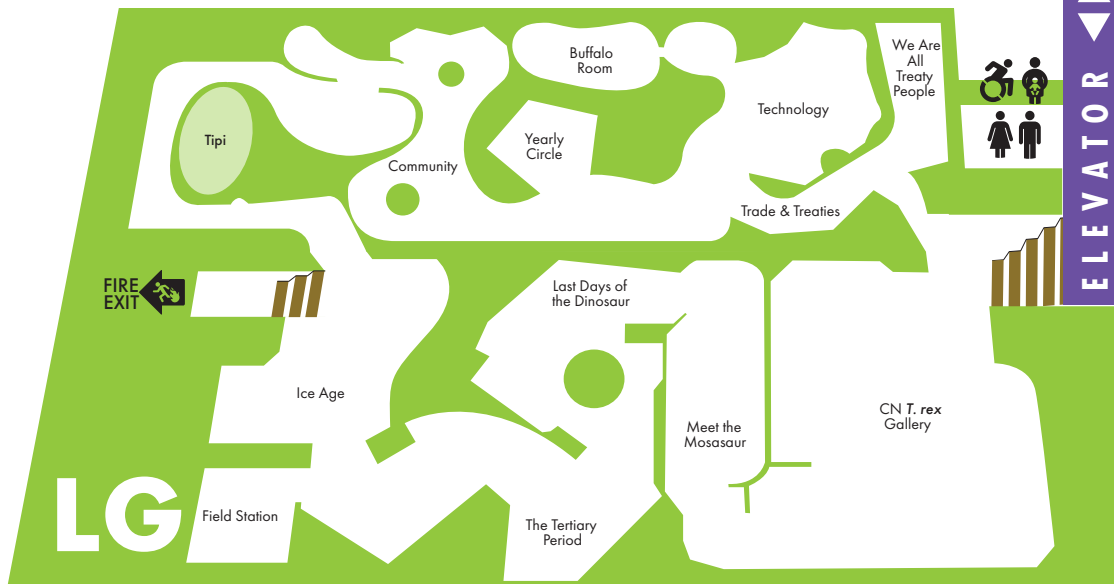

RSM

ROYAL SASKATCHEWAN MUSEUM

Gallery Map

**Visit.
Donate.
Explore.**

WASCANA PARK
SOUTH ENTRANCE

LOBBY

AUDITORIUM

SHOP

ALBERT STREET & COLLEGE AVE
NORTH EXIT